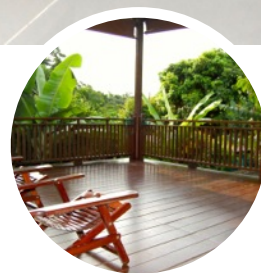

Your boutique guest house in Chiang Mai,
with a *swiss touch*

Swiss-Lanna Lodge

Reasons to stay in our lovely cosy guest house

- ★ Old traditional thai wooden house lanna style fully **renovated in November 2013** with top quality equipment
- ★ **Multilingual.** We speak English, French, Italian, Thai
- ★ 7 rooms, all different, 3 Deluxe and 4 Standard
- ★ Ensuring **high quality** in everything (bedding, furniture and decoration in exquisite *Lanna Style*); a popular Boutique Guesthouse
- ★ Swiss Management means immaculate **cleanliness**
- ★ Located in a **quiet** residential area.
- ★ Unique experience in Chiang Mai, make **you feel like home**
- ★ Our **delicious full breakfasts** will delight your day beautifully (homemade yogurt, fresh local fruits...)
- ★ **Extraordinary hospitality** experience with an ambience of unrivaled atmosphere, elegance and sophistication